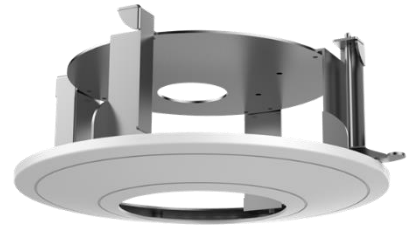

## DS-1227ZJ-DM37

In-Ceiling Mount

### Features

- Steel and plastic with surface spray treatment
- In-ceiling mount saves installation space

### Dimension

### Parameter

Model	DS-1227ZJ-DM37
Parameters	In-Ceiling Mount
Appearance	Hikvision White
Material	Steel and Plastic
Dimension	$\varnothing 225$ mm $\times$ 98.2 mm (8.86" $\times$ 3.87")
Weight	700 g (1.54 lb.)